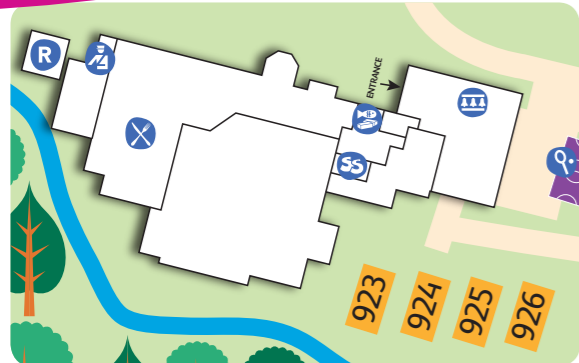

WELCOME TO VALLEY FARM HOLIDAY PARK

ENTERTAINMENT COMPLEX

PLEASE NOTE – Passes are required for admission to all facilities. Please carry your Entertainment Passes with you at all times.

Reception	Outdoor play area
Caravan & Lodge Sales Enquiry Centre	Multi-sports court
Nisa park shop	Amusements
Sales showground	Sparky Store
The Boathouse Bar & Restaurant	Hairdressers
Fish & Chip Takeaway	House keeping
Ice cream kiosk	Launderette
Indoor & outdoor swimming pool	Telephone
	Security