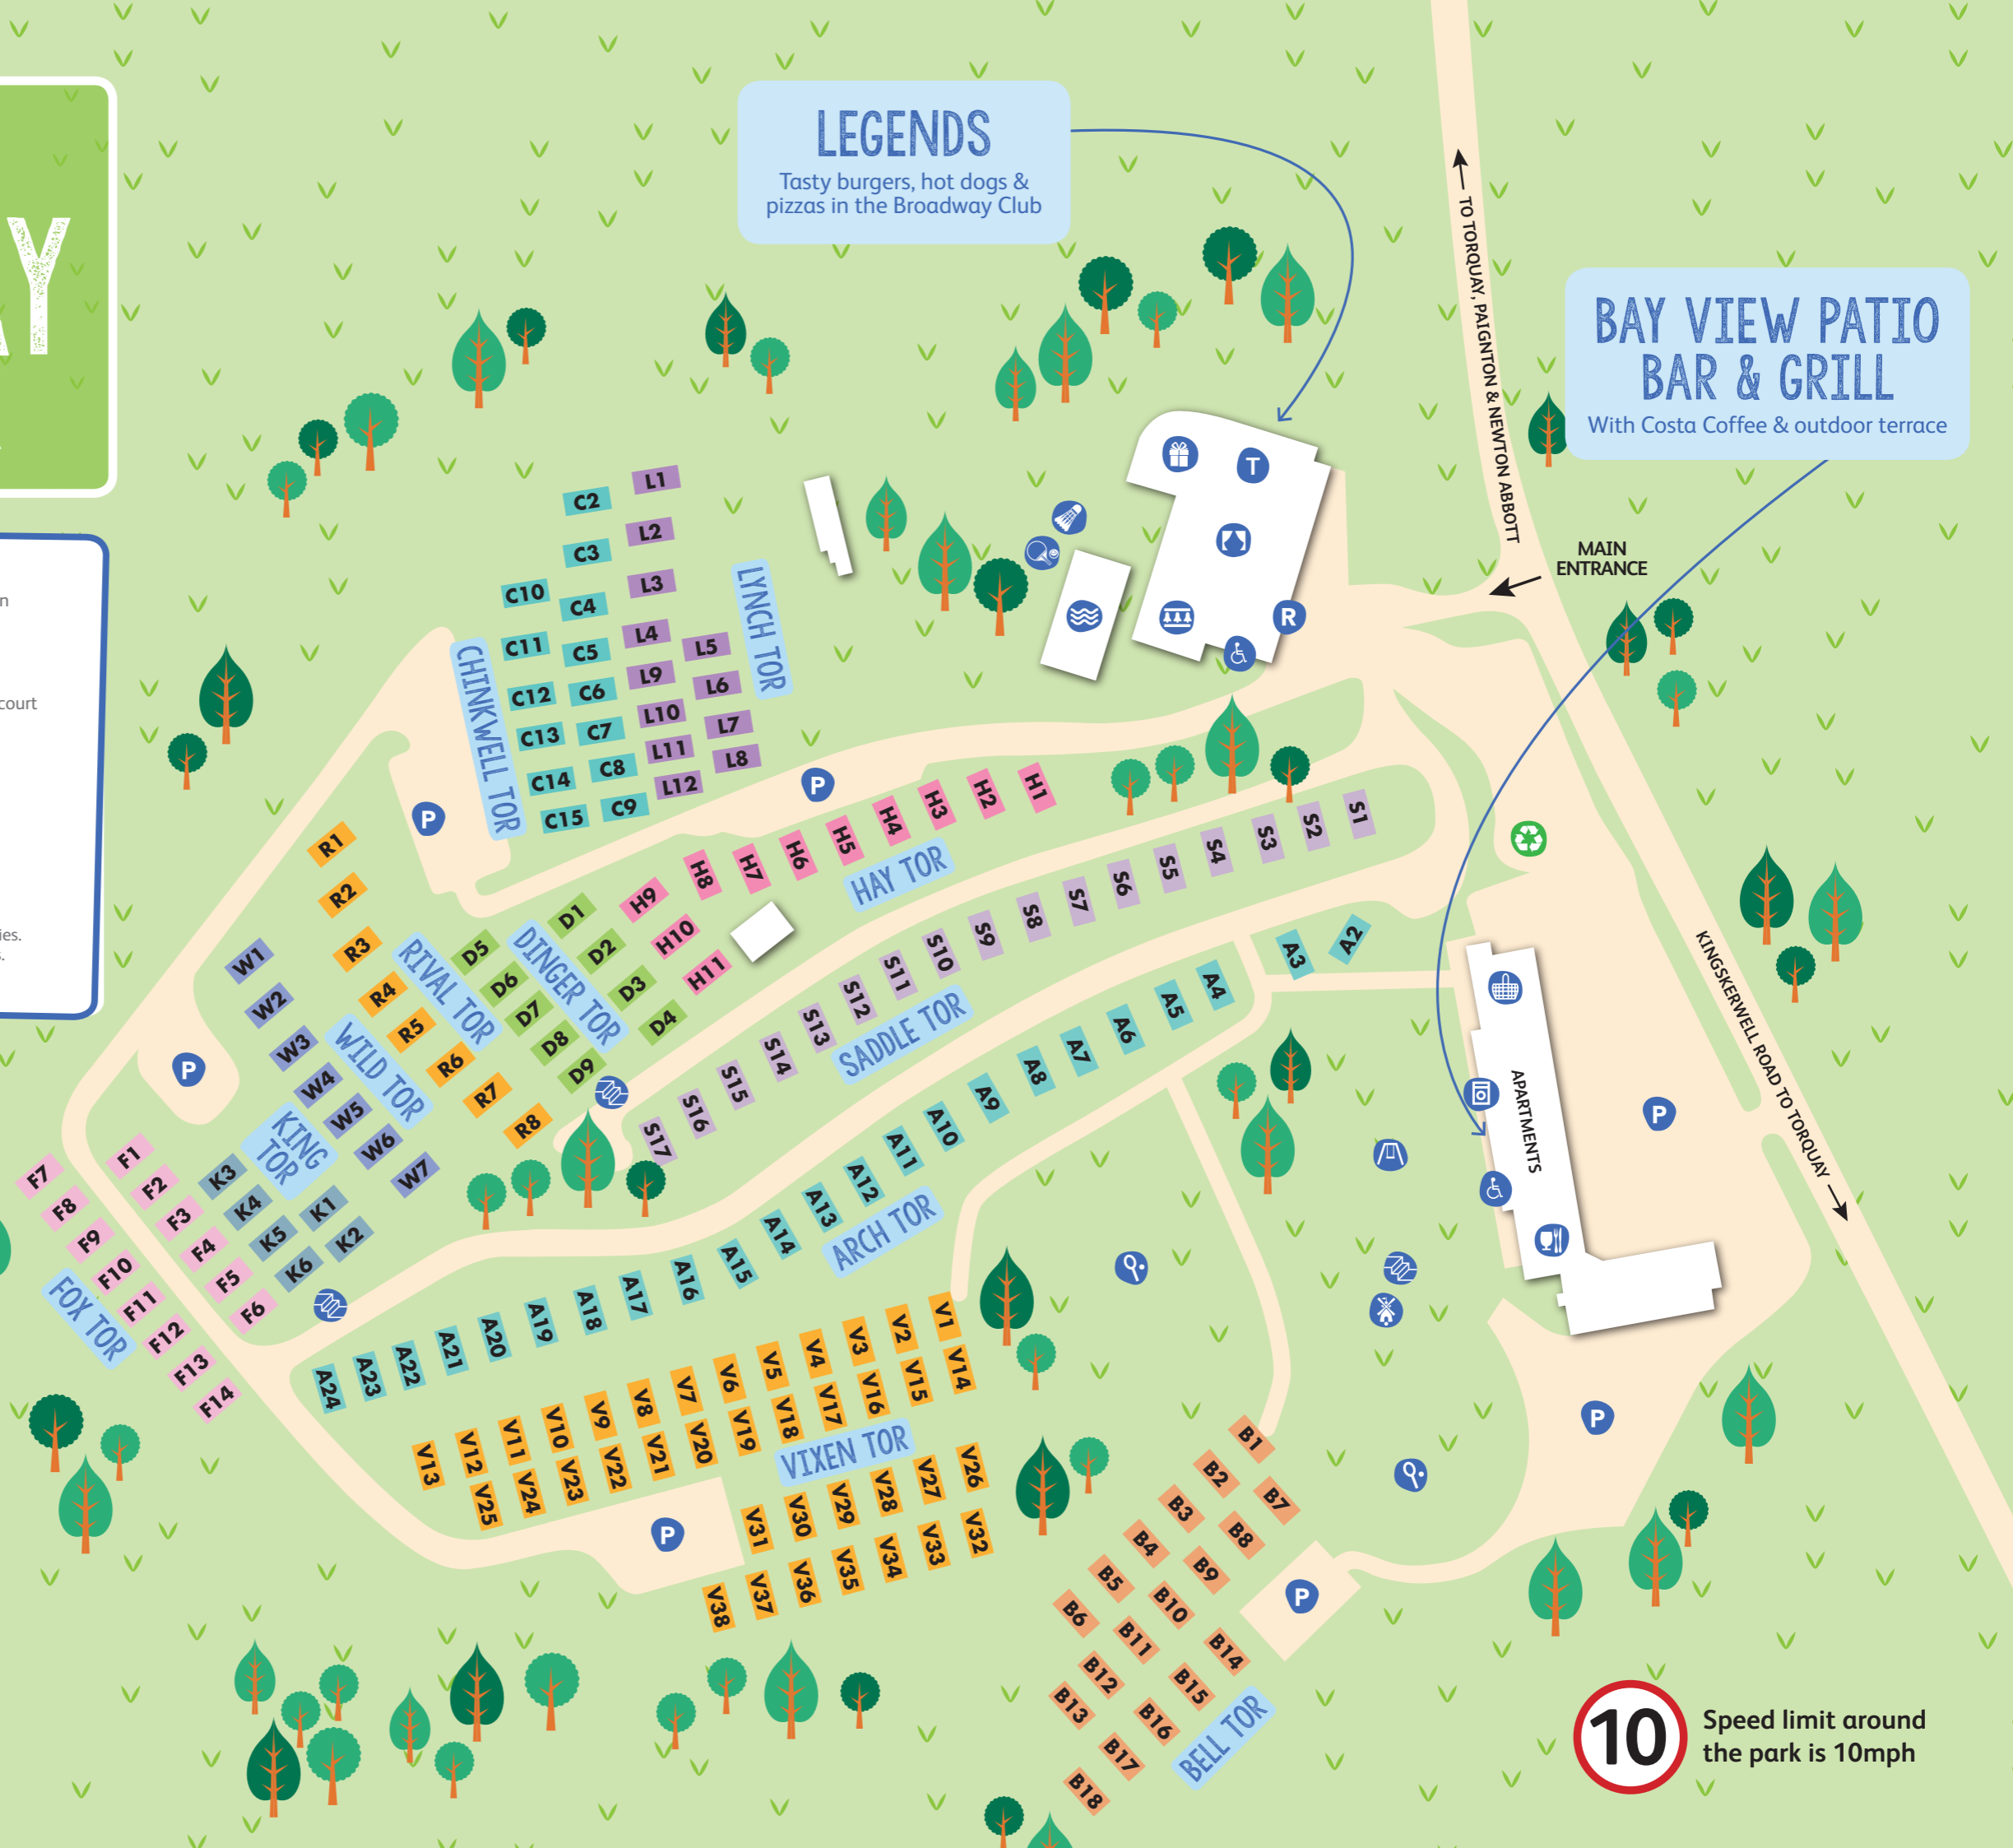

# WELCOME TO TORQUAY HOLIDAY PARK

## LEGENDS

Tasty burgers, hot dogs & pizzas in the Broadway Club

**BAY VIEW PATIO BAR & GRILL**  
With Costa Coffee & outdoor terrace

- |                            |                          |
|----------------------------|--------------------------|
| Reception                  | Outdoor badminton        |
| Nisa convenience store     | Outdoor play area        |
| Tricks, Treats & Sweets    | Crazy golf               |
| Legends Takeaway           | All-weather sports court |
| The Broadway Club          | Launderette              |
| Bay View Patio Bar & Grill | Disabled access          |
| Indoor swimming pool       | Steps                    |
| Amusements                 | Parking                  |
| Outdoor table tennis       | Recycling point          |

**PLEASE NOTE** – Passes are required for admission to all facilities. Please carry your Entertainment Passes with you at all times.

**10** Speed limit around the park is 10mph