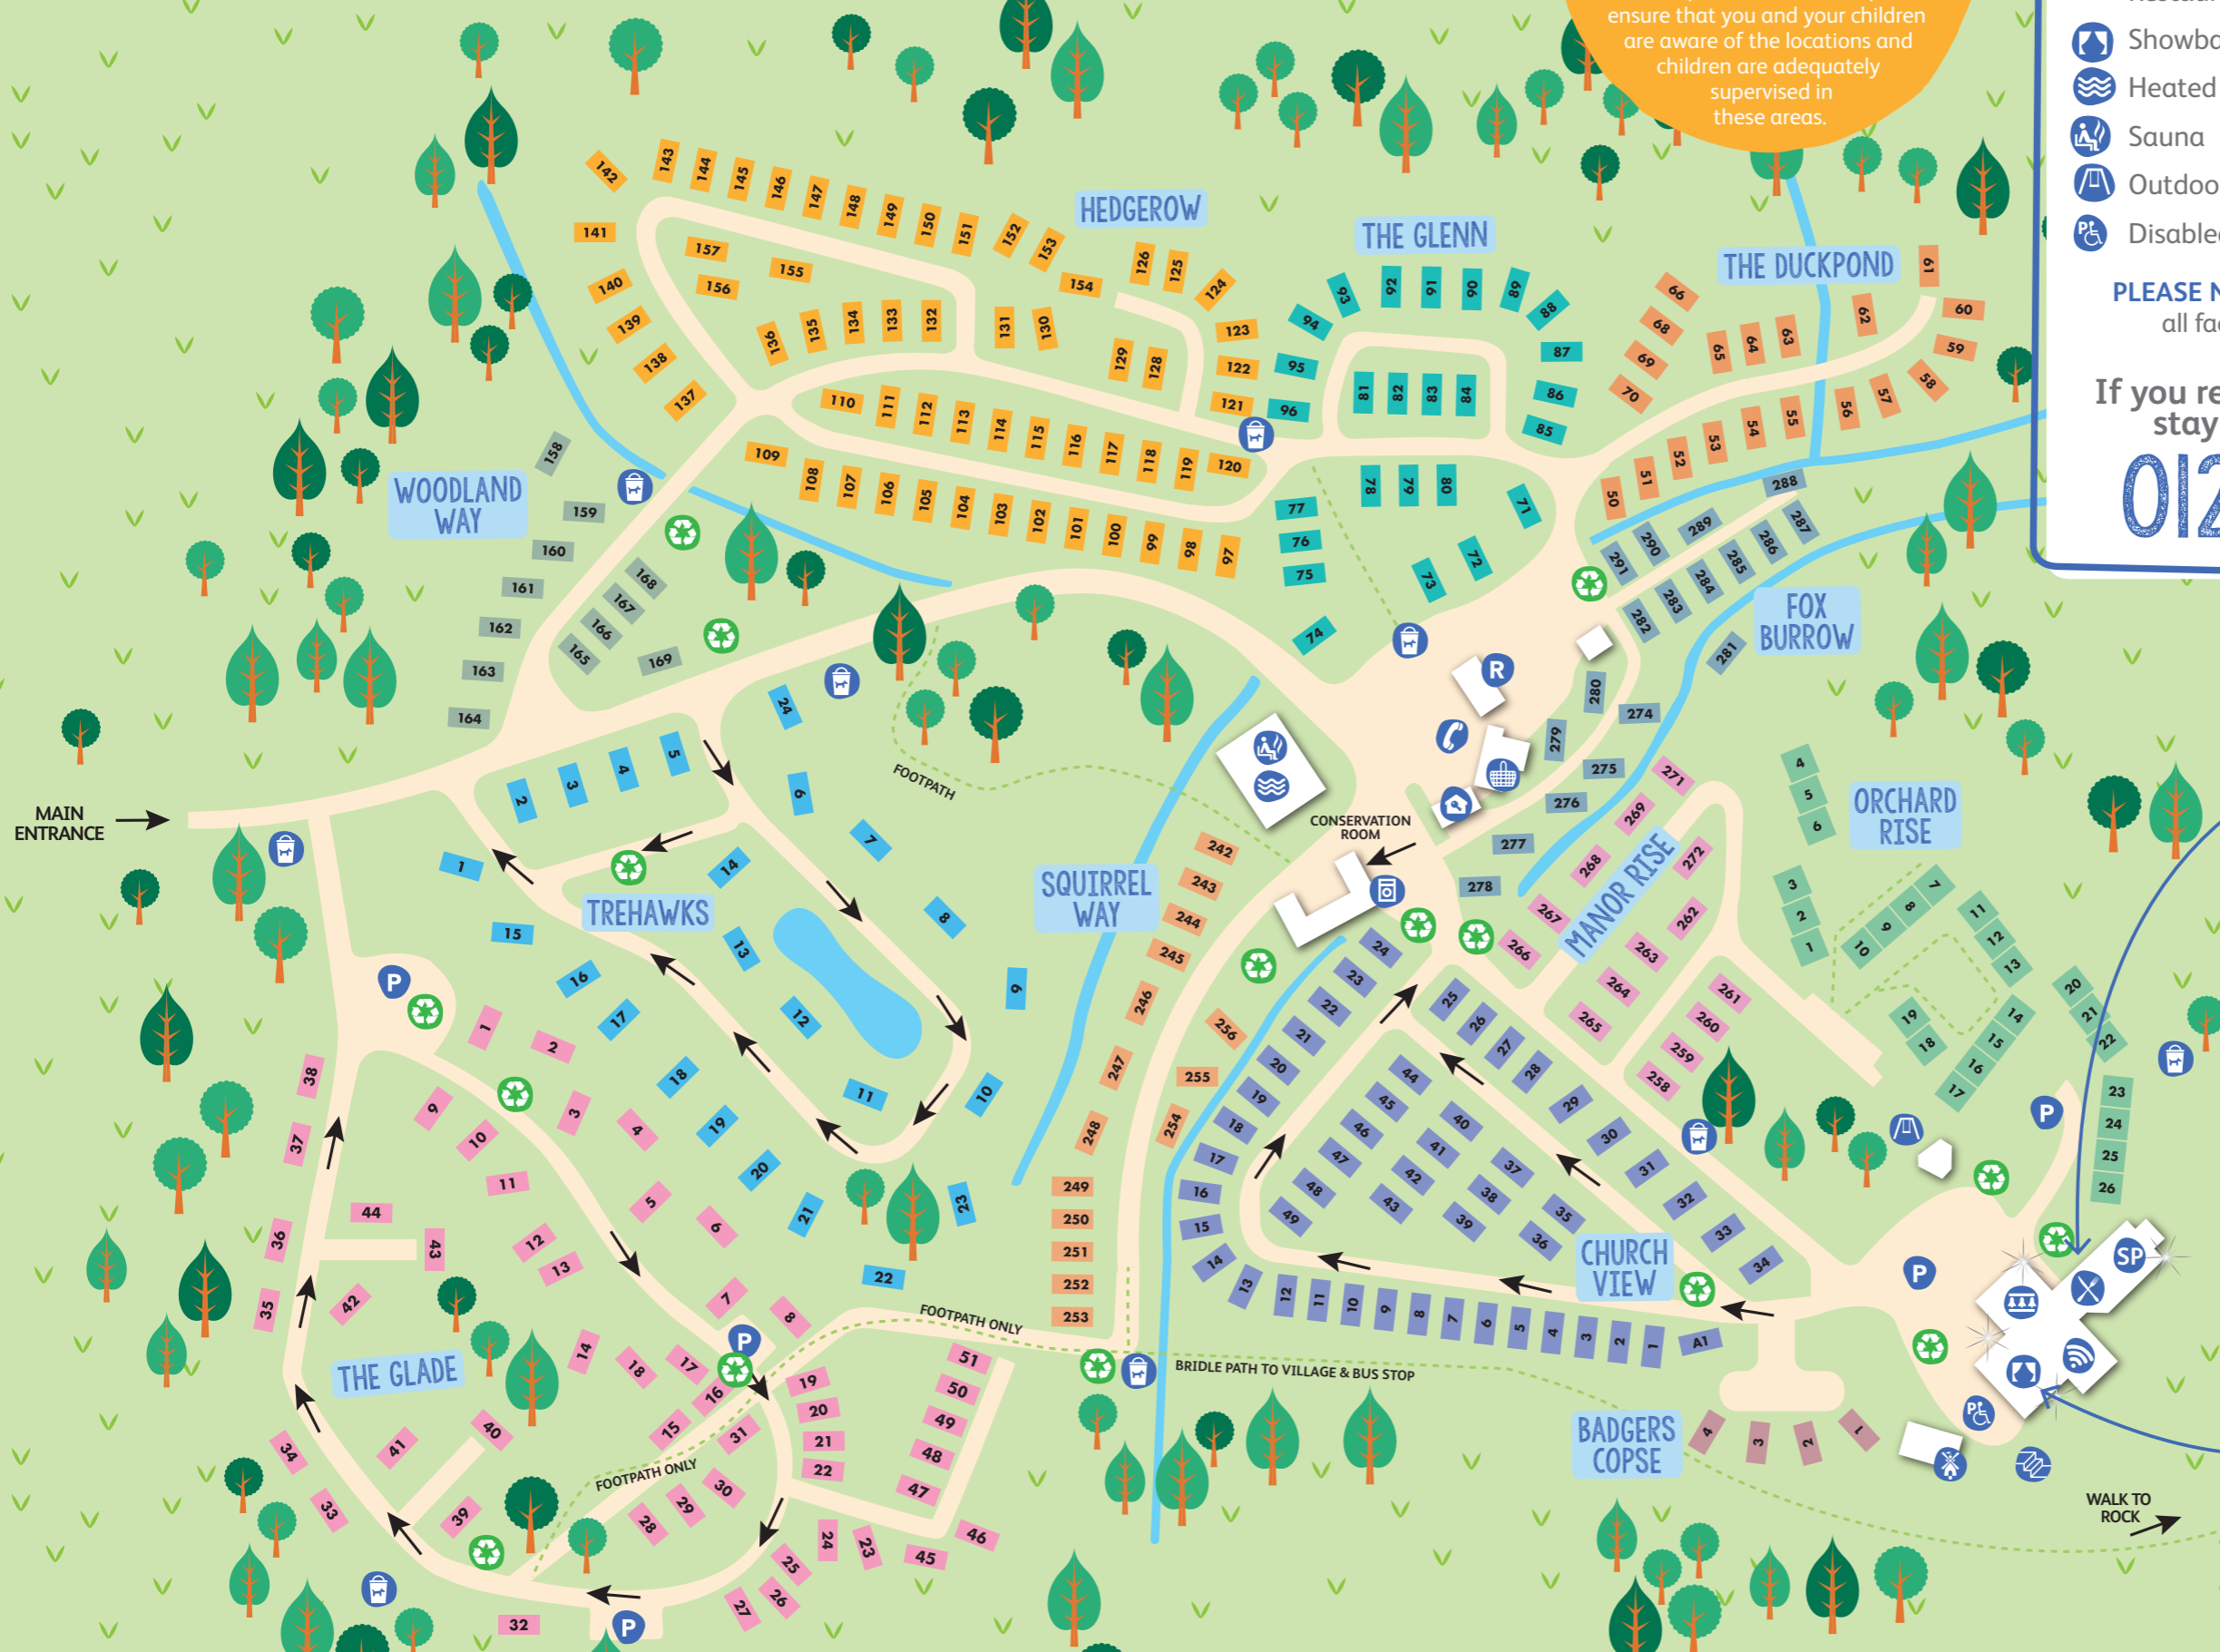

# WELCOME TO ST MINVER HOLIDAY PARK

There are areas of open water across the park which are identified on the park map marked in blue. These areas are unsupervised, therefore please ensure that you and your children are aware of the locations and children are adequately supervised in these areas.

- Reception
- Lodge & Caravan Sales Enquiry Centre
- Nisa convenience store
- Pizza & Steakhouse Restaurant
- Showbar
- Heated indoor pool
- Sauna
- Outdoor play area
- Disabled parking
- Amusement centre
- Children's soft play
- Launderette
- Public telephone
- Parking
- Steps
- Recycling/general waste point
- WiFi
- Crazy golf
- Dog bin

### PIZZA & STEAKHOUSE RESTAURANT

Come in & enjoy a Costa Coffee & a tasty snack. Breakfast, lunch & dinner served daily.

### SHOWBAR ENTERTAINMENT CLUB

Live entertainment, talent shows, bingo, music, comedians, competitions, game shows & much more!

**5** Speed limit around the park is 5mph