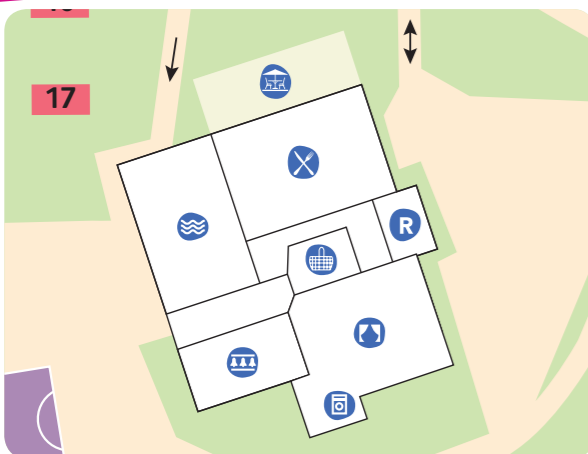

# WELCOME TO REGENT BAY HOLIDAY PARK

## ENTERTAINMENT COMPLEX

**PLEASE NOTE** – Passes are required for admission to all facilities. Please carry your Entertainment Passes with you at all times.

- R** Reception
- SS** Sales showground
- X** The Boathouse Bar & Restaurant
- CS** Convenience store
- FS** Family showbar
- P** Parking
- OPA** Outdoor play area
- A** Arcade
- MSF** Multi-sports facility
- SPS** Swimming pool & sauna
- OPA** Outdoor patio area
- L** Launderette
- B** Bus stop
- S** Seating
- Bin** Bin
- FP** Fire point
- RP** Recycling point

**5** Speed limit around the Park is 5mph