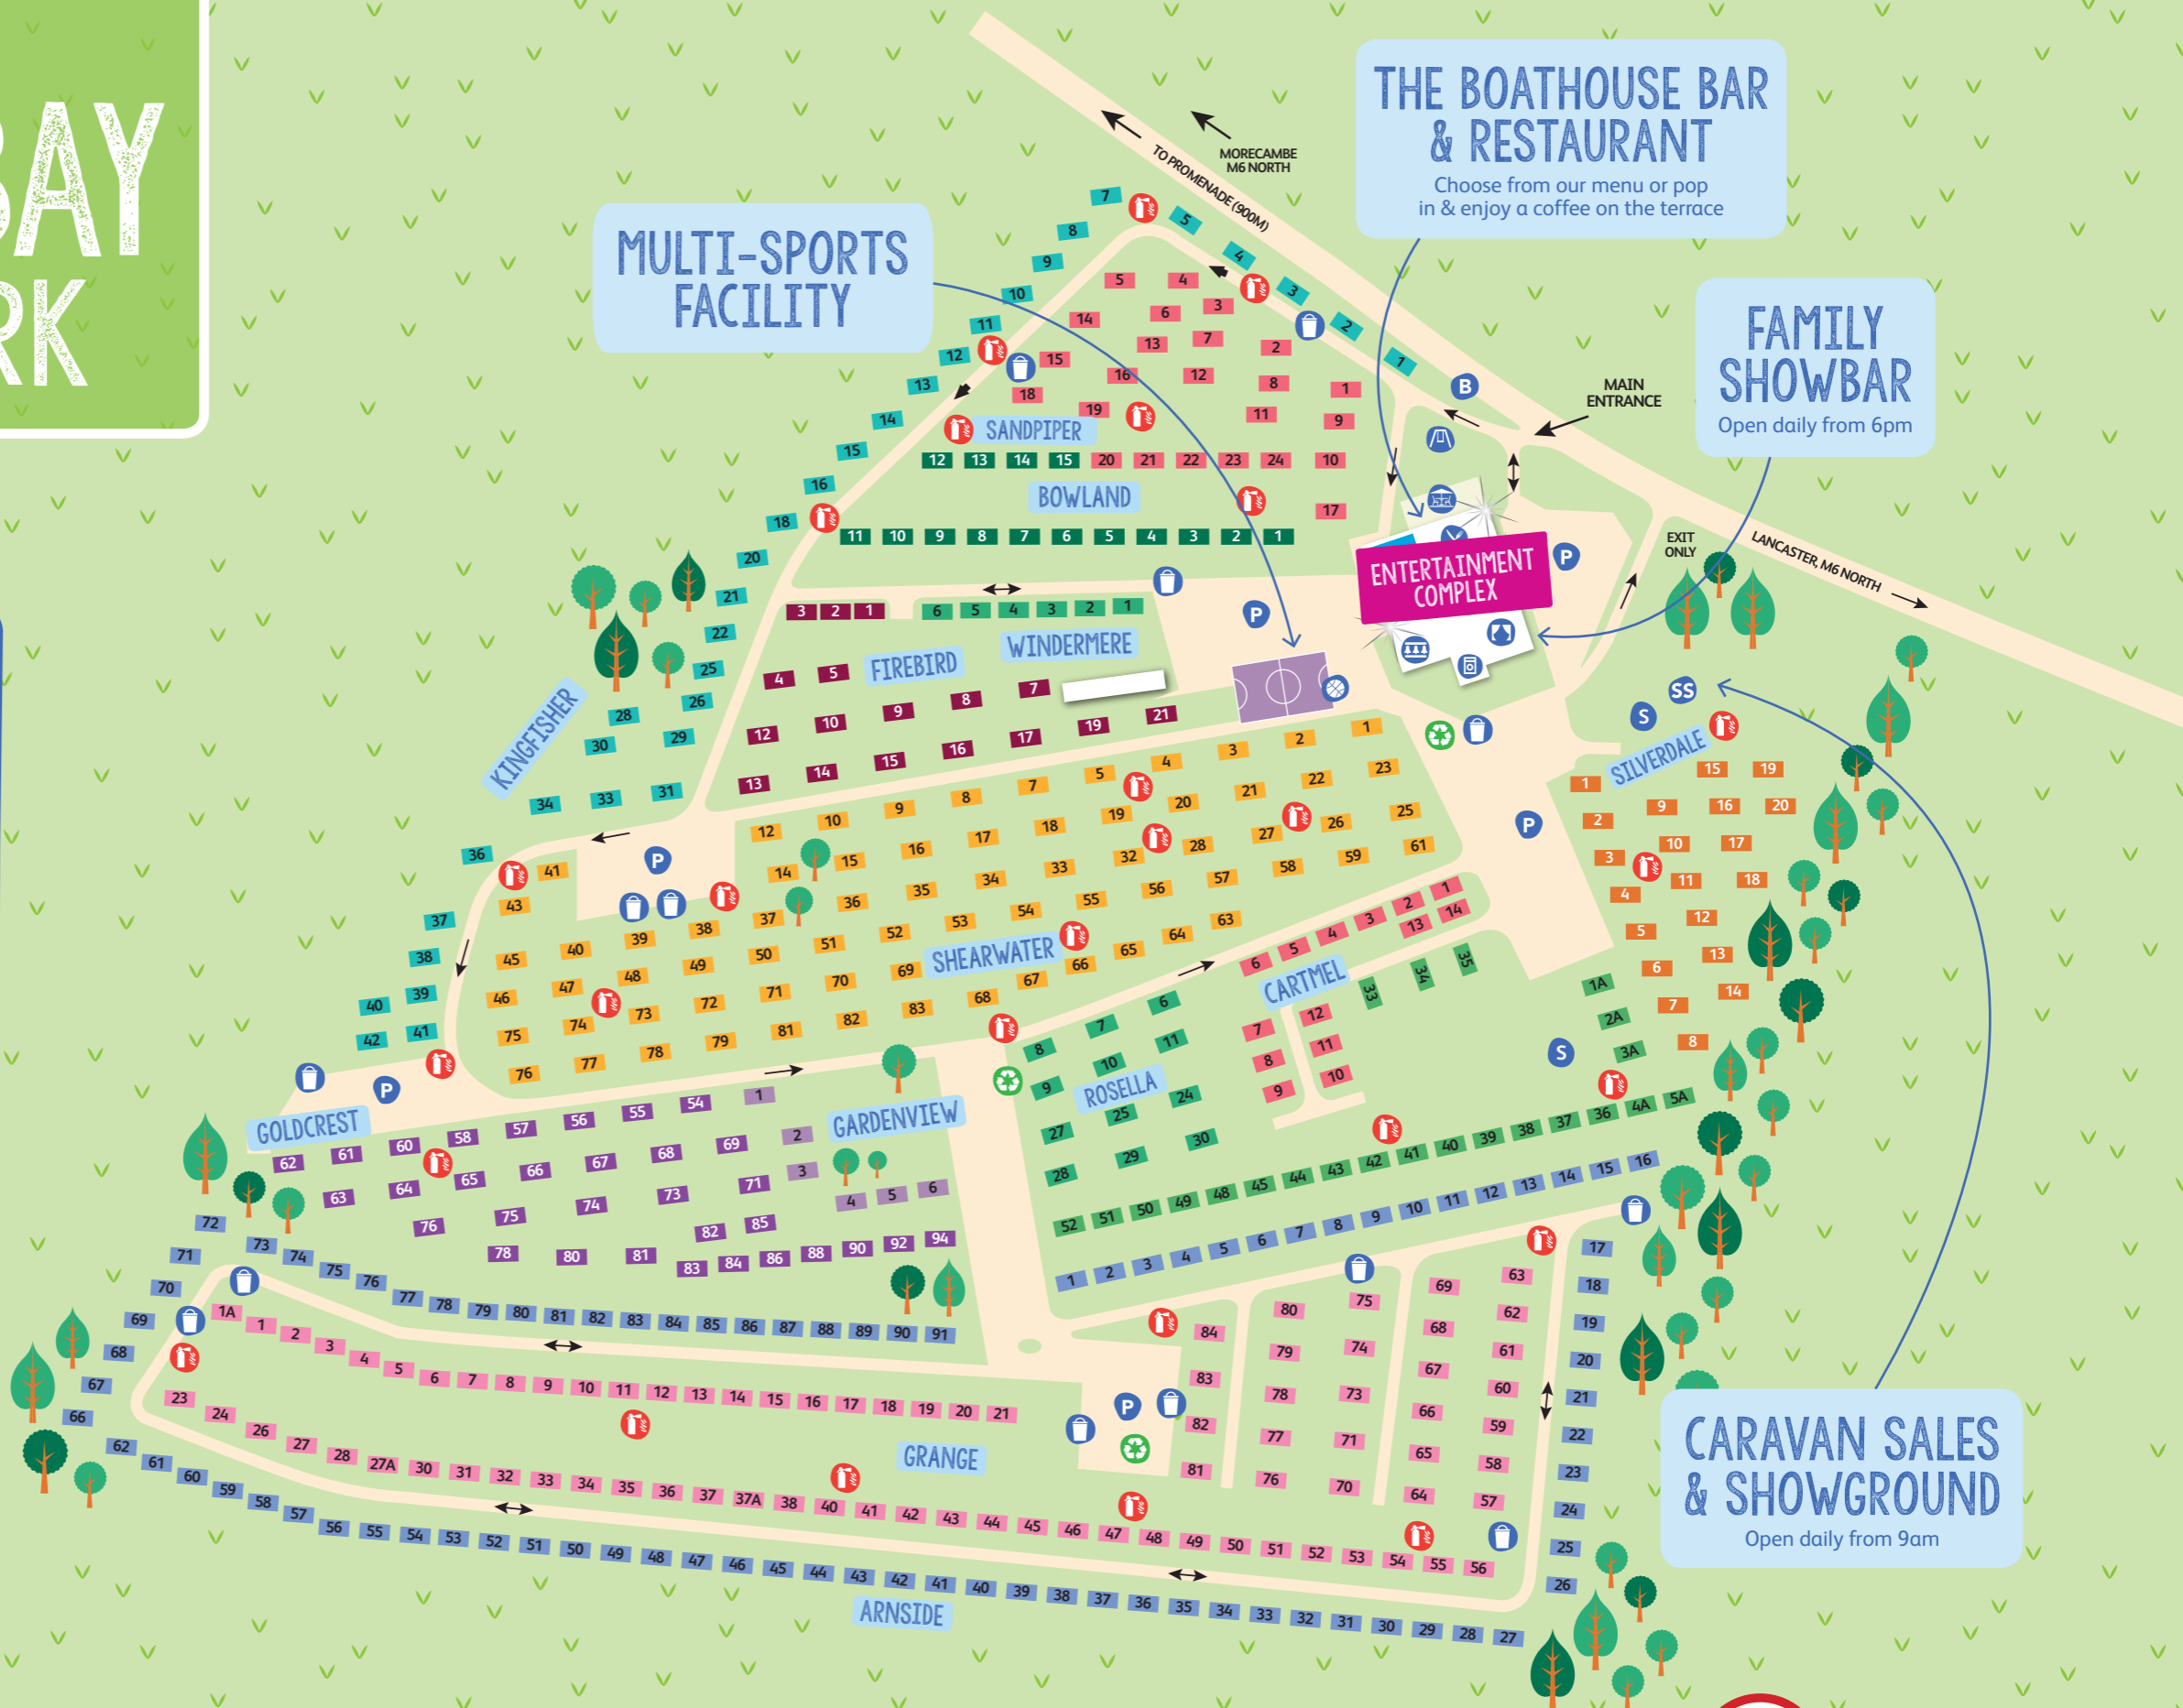

# WELCOME TO REGENT BAY HOLIDAY PARK

## ENTERTAINMENT COMPLEX

**PLEASE NOTE** – Passes are required for admission to all facilities. Please carry your Entertainment Passes with you at all times.

- R** Reception
- SS** Sales showground
- X** The Boathouse Bar & Restaurant
- CS** Convenience store
- FS** Family showbar
- P** Parking
- OPA** Outdoor play area
- A** Arcade
- MSF** Multi-sports facility
- SPS** Swimming pool & sauna
- OPA** Outdoor patio area
- L** Launderette
- B** Bus stop
- S** Seating
- Bin** Bin
- FP** Fire point
- RP** Recycling point

# 01524 413 940

**THE BOATHOUSE BAR & RESTAURANT**  
Choose from our menu or pop in & enjoy a coffee on the terrace

**FAMILY SHOWBAR**  
Open daily from 6pm

**CARAVAN SALES & SHOWGROUND**  
Open daily from 9am

**5** Speed limit around the Park is 5mph