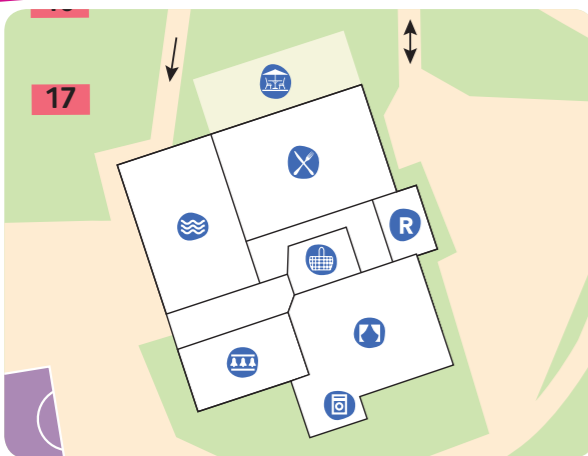

WELCOME TO REGENT BAY HOLIDAY PARK

ENTERTAINMENT COMPLEX

PLEASE NOTE – Passes are required for admission to all facilities. Please carry your Entertainment Passes with you at all times.

- R** Reception
- SS** Sales showground
- X** The Boathouse Bar & Restaurant
- C** Convenience store
- F** Family showbar
- P** Parking
- O** Outdoor play area
- A** Arcade
- M** Multi-sports facility
- W** Swimming pool & sauna
- O** Outdoor patio area
- L** Launderette
- B** Bus stop
- S** Seating
- Bin** Bin
- Fire** Fire point
- Recycling** Recycling point

ANY QUESTIONS?

Please ask at or call reception
– they'll be happy to help

01524 413 940

CARAVAN SALES & SHOWGROUND
Open daily from 9am

5 Speed limit around the Park is 5mph