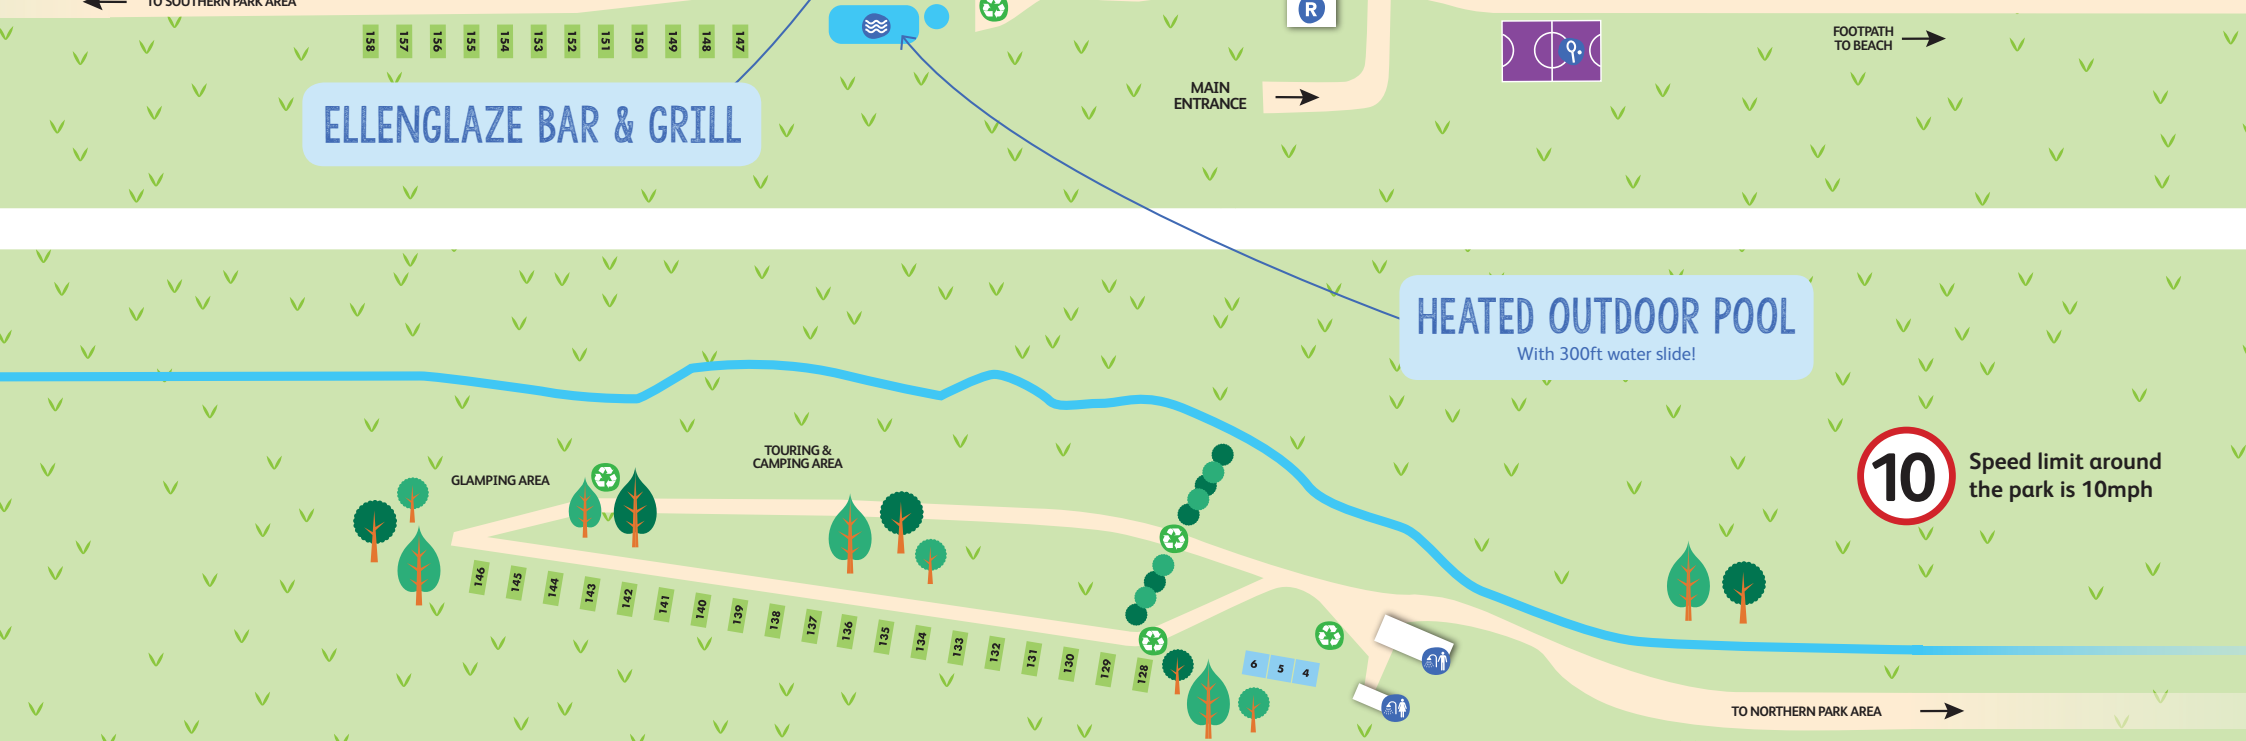

WELCOME TO HOLYWELL BAY HOLIDAY PARK

-  Reception
-  Convenience store
-  Ellenglaze Bar & Grill
-  Heated outdoor pool
-  Outdoor play area
-  Children's soft play
-  Surf School
-  All-weather multi-sports court
-  Amusement arcade
-  Launderette
-  Ladies showers
-  Mens showers
-  Public telephone
-  Recycling/general waste point

PLEASE NOTE – passes are required for admission to all facilities. Please carry your entertainment passes with you at all times.

ELLENGLAZE BAR & GRILL

HEATED OUTDOOR POOL
With 300ft water slide!

10 Speed limit around the park is 10mph