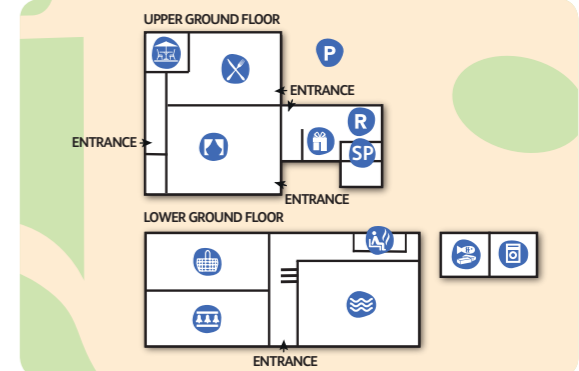

WELCOME TO GRANNIE'S HEILAN' HAME HOLIDAY PARK

GRANNIE MAC'S ENTERTAINMENT LOUNGE

Family entertainment includes talent shows, bingo, live music, comedians, competitions, game shows & much more

BAR & RESTAURANT

Costa Coffee, al fresco dining & patio with amazing views

ENTERTAINMENT COMPLEX

PLEASE NOTE – Passes are required for admission to all facilities. Please carry your Entertainment Passes with you at all times.

Reception	Sauna
Caravan & Lodge Sales Enquiry Centre	Amusements
Convenience store	Crazy golf
Tricks, treats & sweets	Tennis courts
Soft play	Launderette
Bar & restaurant	Toilets
Grannie Mac's entertainment lounge	Showers
Grannie's Fish 'n' Chip Shop	Water point
Patio	Public telephone
Heated indoor pool	Elsan disposal
	Motorhome waste disposal
	Recycling

EMBO BEACH

Direct access to its fine white sands, amazing sand dunes, dolphin & seal spotting

SAND DUNES

5

Speed limit around the park is 5mph

TO DORNOCH

MAIN ENTRANCE

SEAVIEW

THE VIEWS

TOURING & CAMPING AREA

CAMPING AREA

CAMPING AREA

THE DUNES

LINKS VIEW

FAIRWAYS

FAIRWAYS CRESCENT

PASTURES

FAIRWAYS

ENTERTAINMENT COMPLEX

N44 N43 N42

N39 N40 N41

N29 N30 N31 N32 N33 N34 N35 N36 N37 N38

N24 N25 N26 N27 N28

N19 N20 N21 N22 N23

N14 N15 N16 N17 N18

N9 N10 N11 N12 N13

N4 N5 N6 N7 N8

N1 N2 N3

N4 N5 N6 N7 N8 N9 N10 N11 N12 N13 N14 N15 N16 N17 N18 N19 N20 N21 N22 N23 N24 N25 N26 N27 N28 N29 N30 N31 N32 N33 N34 N35 N36 N37 N38 N39 N40 N41 N42 N43 N44

N45 N46 N47 N48 N49 N50 N51 N52 N53 N54 N55 N56 N57 N58 N59 N60 N61 N62 N63 N64 N65 N66 N67 N68 N69 N70 N71 N72 N73 N74 N75 N76 N77 N78 N79 N80 N81 N82 N83 N84 N85 N86 N87 N88 N89 N90 N91 N92 N93 N94 N95 N96 N97 N98 N99 N100

F01 F02 F03 F04 F05 F06 F07 F08 F09 F10 F11 F12 F13 F14 F15 F16 F17 F18 F19 F20 F21 F22 F23 F24 F25 F26 F27 F28 F29 F30 F31 F32 F33 F34 F35 F36 F37 F38 F39 F40 F41 F42 F43 F44 F45 F46 F47 F48 F49 F50 F51 F52 F53 F54 F55 F56 F57 F58 F59 F60 F61 F62 F63 F64 F65 F66 F67 F68 F69 F70 F71 F72 F73 F74 F75 F76 F77 F78 F79 F80 F81 F82 F83 F84 F85 F86 F87 F88 F89 F90 F91 F92 F93 F94 F95 F96 F97 F98 F99 F100

P01 P02 P03 P04 P05 P06 P07 P08 P09 P10 P11 P12 P13 P14 P15 P16 P17 P18 P19 P20 P21 P22 P23 P24 P25 P26 P27 P28 P29 P30 P31 P32 P33 P34 P35 P36 P37 P38 P39 P40 P41 P42 P43 P44 P45 P46 P47 P48 P49 P50 P51 P52 P53 P54 P55 P56 P57 P58 P59 P60 P61 P62 P63 P64 P65 P66 P67 P68 P69 P70 P71 P72 P73 P74 P75 P76 P77 P78 P79 P80 P81 P82 P83 P84 P85 P86 P87 P88 P89 P90 P91 P92 P93 P94 P95 P96 P97 P98 P99 P100

D01 D02 D03 D04 D05 D06 D07 D08 D09 D10 D11 D12 D13 D14 D15 D16 D17 D18 D19 D20 D21 D22 D23 D24 D25 D26 D27 D28 D29 D30 D31 D32 D33 D34 D35 D36 D37 D38 D39 D40 D41 D42 D43 D44 D45 D46 D47 D48 D49 D50 D51 D52 D53 D54 D55 D56 D57 D58 D59 D60 D61 D62 D63 D64 D65 D66 D67 D68 D69 D70 D71 D72 D73 D74 D75 D76 D77 D78 D79 D80 D81 D82 D83 D84 D85 D86 D87 D88 D89 D90 D91 D92 D93 D94 D95 D96 D97 D98 D99 D100

1 2 3 4 5 6 7 8 9 10 11 12 13 14 15 16 17 18 19 20 21 22 23 24 25 26 27 28 29 30 31 32 33 34 35 36 37 38 39 40 41 42 43 44 45 46 47 48 49 50 51 52 53 54 55 56 57 58 59 60 61 62 63 64 65 66 67 68 69 70 71 72 73 74 75 76 77 78 79 80 81 82 83 84 85 86 87 88 89 90 91 92 93 94 95 96 97 98 99 100